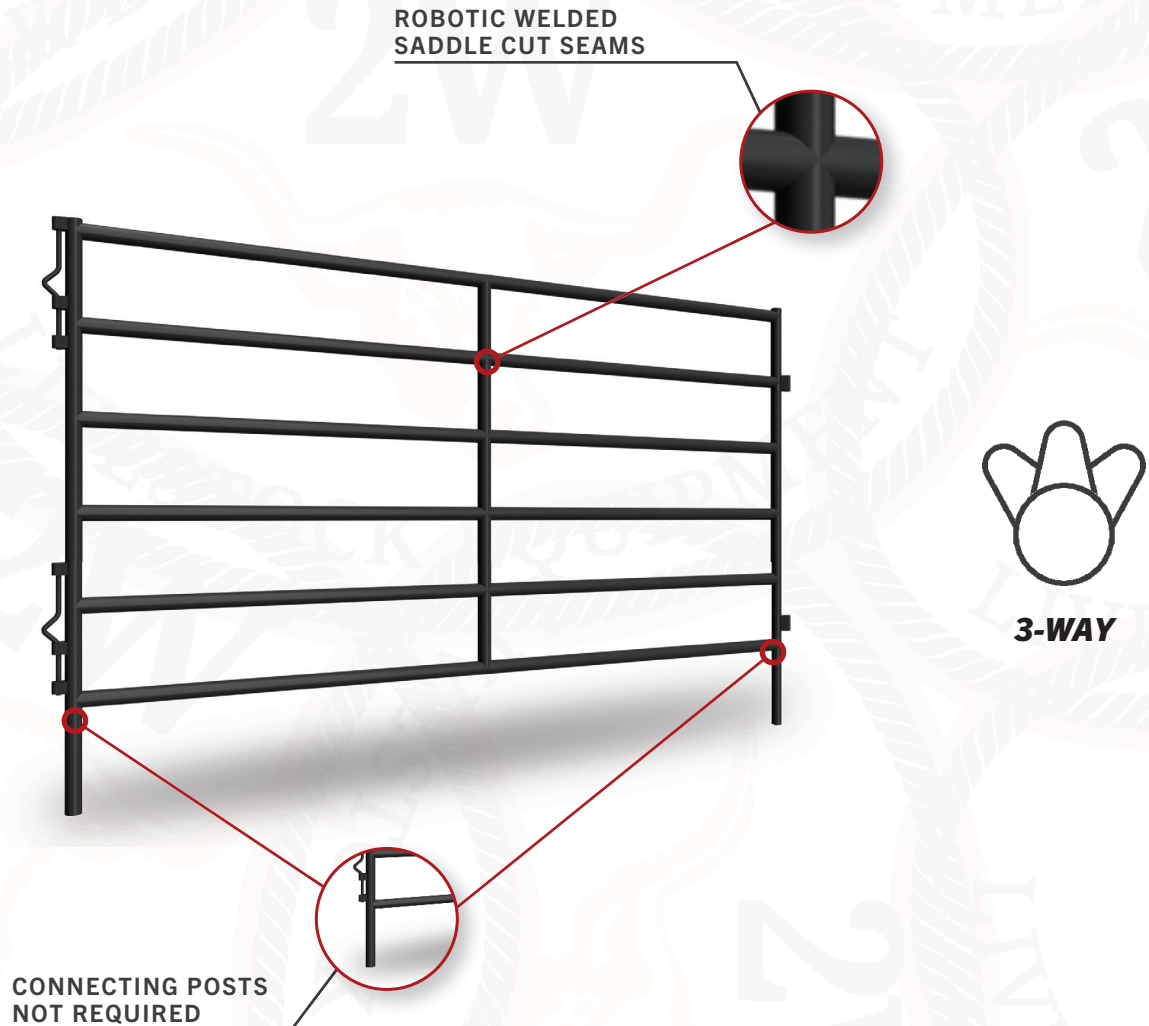

# "400, 500, 600" SERIES HEAVY DUTY ARENA PANELS

The 2W "400, 500, 600" Series Heavy Duty Arena Panels are primarily designed for use in rodeo arenas and systems. These panels are an ideal choice for heavy duty round pens or practice arenas. Constructed using 13 Gauge - 2" Diameter Round Steel Tube for the uprights and 14 Gauge - 2" Diameter Round Steel Tube for the cross rails and spokes, these arena panels boast the same high strength properties as the 2W "400, 500, 600" Series Heavy Duty Panels.

Same series heavy duty connecting posts are compatible with these arena panels, but are not required. This connecting system has a 3-way clip assortment on the female end, with a single post pin connector on the male end.

## UPRIGHTS

13 GAUGE - 2" DIA.  
ROUND STEEL TUBE

## SPOKES

14 GAUGE - 2" DIA.  
ROUND STEEL TUBE