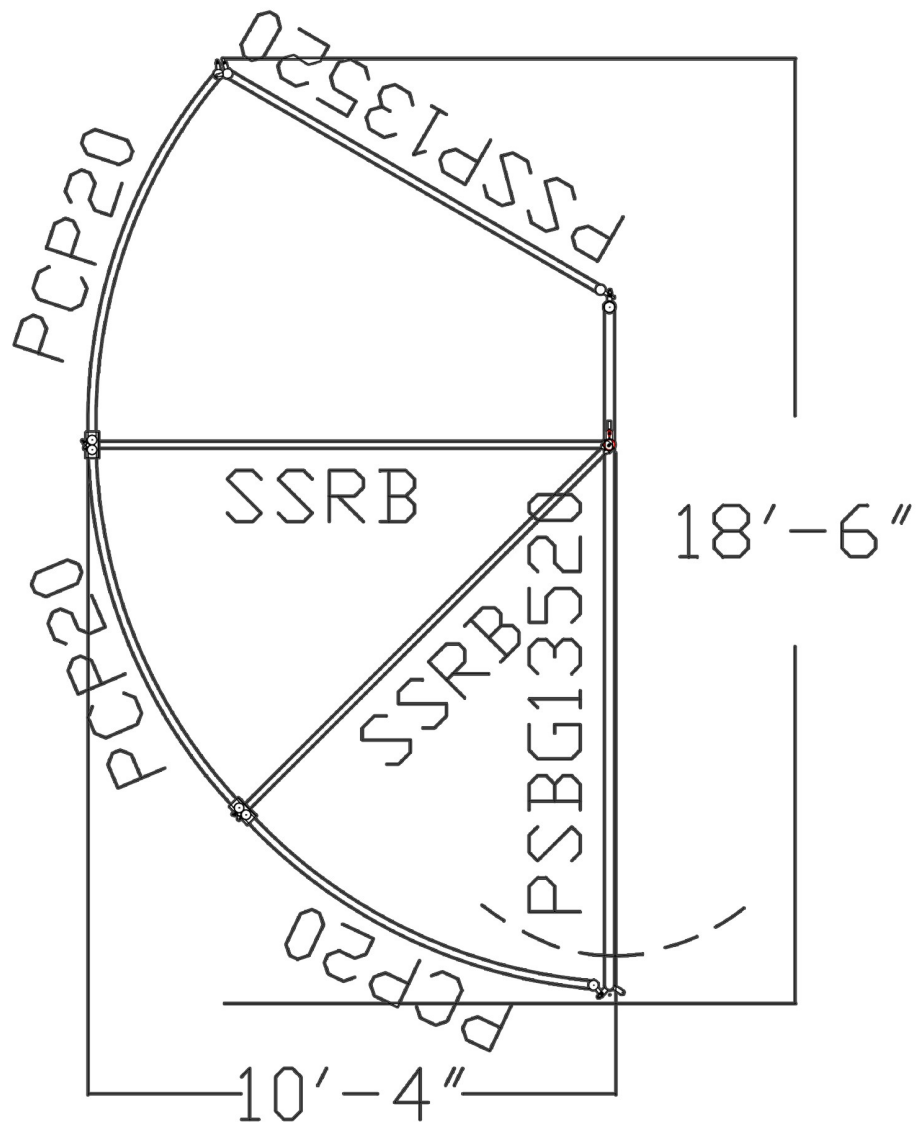

PS13520-1

-Bow Gate Frame Height: 7' (approximate height)

-Alley frame opening designed to connect to 28" wide alley-

- PS135-1 includes: 1- 10' Premier Sweep Gate with Alley Frame (PSBG13520),
3 – Premier Sweep Curve Panels (PCP20), 1 - Premier Sweep Straight Panel (PSSP13520),
and 2 – Sheeted Sweep Radius Bars (SSRB)-

- Premier Sweep Gate constructed from 1.9" OD Round™ 16 gauge tubing with 1.050"
OD single piece vertical stay, bow frame constructed from 2.375" OD 12 gauge tubing.-

- Sweep panels constructed from 16 gauge Quadraform™ tubing-